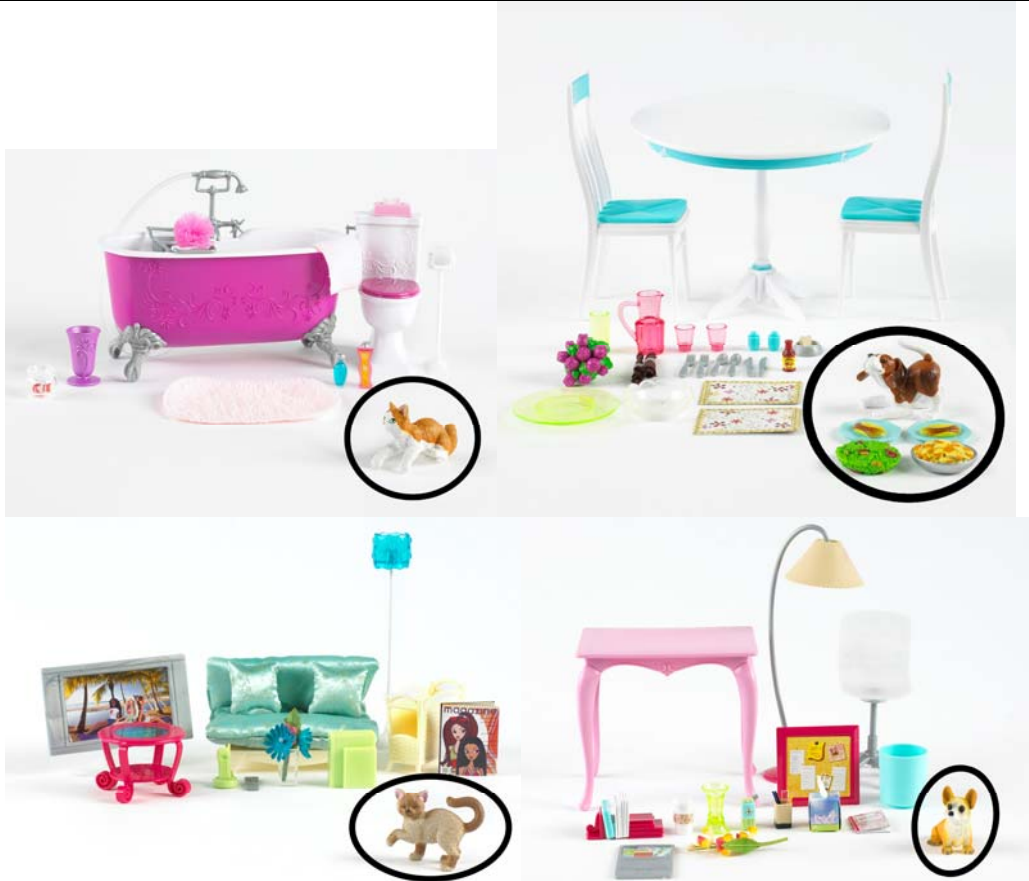

Safety Notice

Mattel ® Barbie™ Puppy House and Kitty Condo
Model No. J9485 and J9486

Sold since 13 October 2006

The paints decorating the dog and cat toys may contain impermissible levels of lead which can cause adverse health effects. Please contact Mattel to establish if your product is affected and to receive replacement accessories.

Mattel ® Barbie™ Furniture Accessories
Model Nos. K8606, K8607, K8608 and K8609

Sold since 30 October 2006

The paints decorating the animals and plates may contain impermissible levels of lead which can cause adverse health effects. The affected piece is circled in the images above. Please contact Mattel to establish if your product is affected and to receive replacement accessories.

Mattel ® Barbie™ Couch Living Room Playset
Model No. K8613

Sold since 30 October 2006

The paint decorating the handbag may contain impermissible levels of lead which can cause adverse health effects. The affected piece is circled in the image above. Please contact Mattel to establish if your product is affected and to receive replacement accessories.